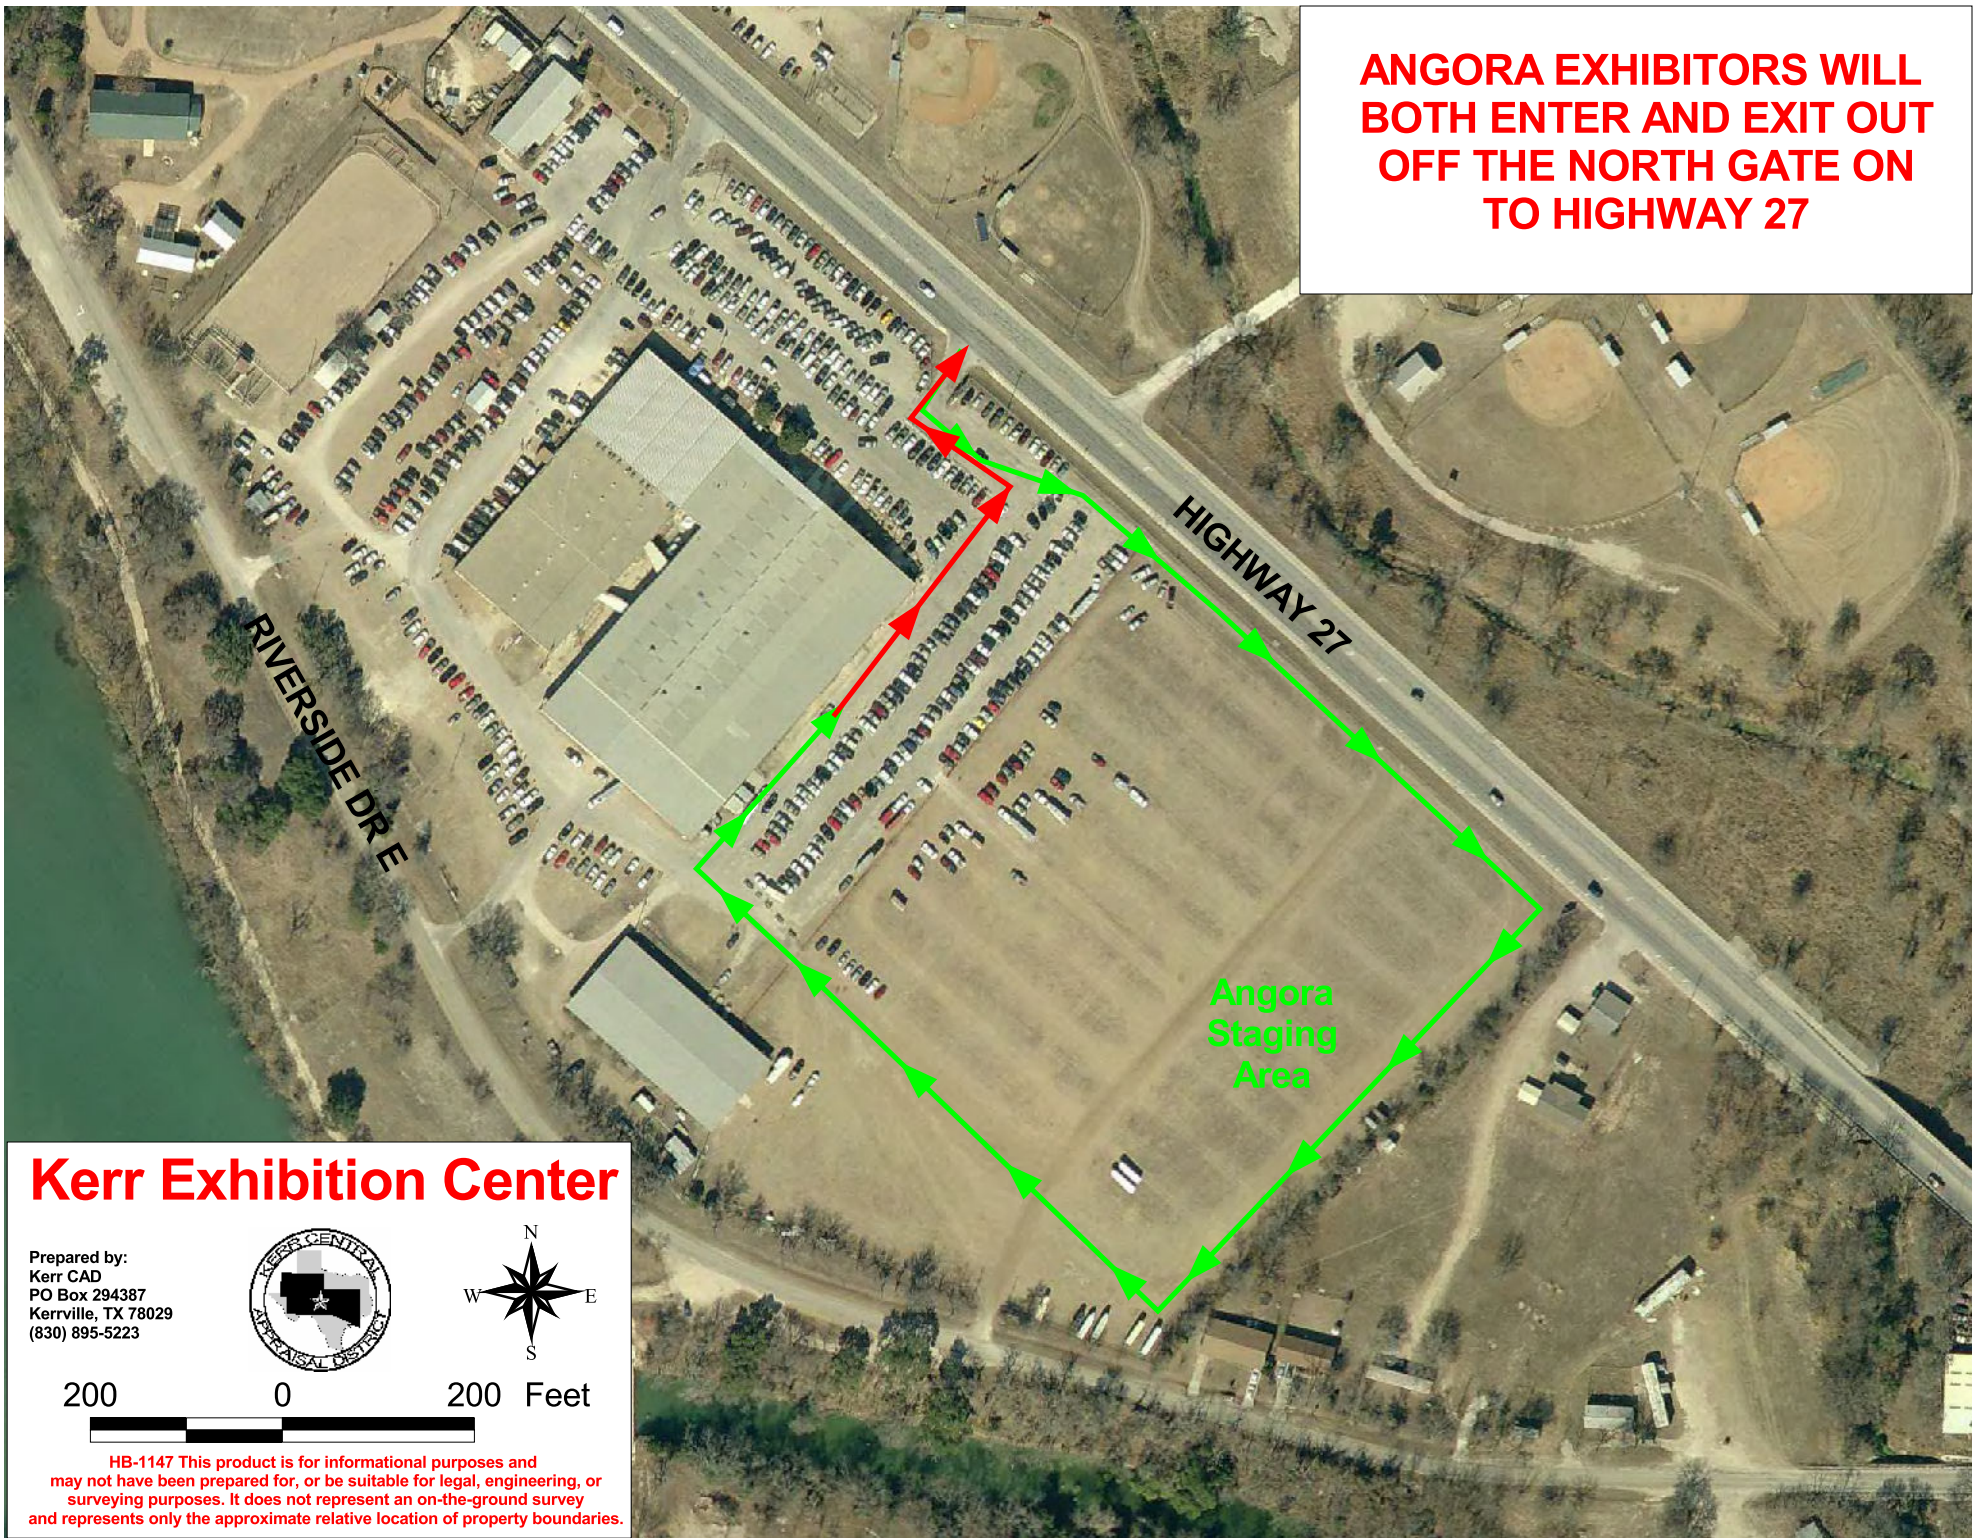

**ANGORA EXHIBITORS WILL  
BOTH ENTER AND EXIT OUT  
OFF THE NORTH GATE ON  
TO HIGHWAY 27**

## Kerr Exhibition Center

Prepared by:  
Kerr CAD  
PO Box 294387  
Kerrville, TX 78029  
(830) 895-5223

200 0 200 Feet

HB-1147 This product is for informational purposes and may not have been prepared for, or be suitable for legal, engineering, or surveying purposes. It does not represent an on-the-ground survey and represents only the approximate relative location of property boundaries.